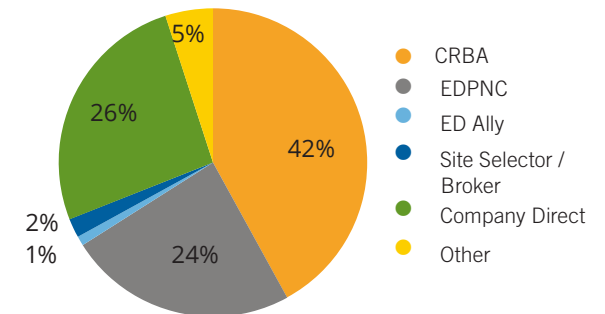

IREDELL ECONOMIC DEVELOPMENT REPORT

July 1, 2019 - December 31, 2019

PROJECT ACTIVITY

Announcements Fiscal Year 19-20

Ashley Furniture
Plasgad USA LLC
Pactiv
Kontane Logistics
Symmetrix Composite Tooling Inc.
Larkin Development, Speculative Building
Statesville Regional Airport Expansion
Iredell Health System, Medical Campus

Activity Breakdown Fiscal Year 19

Mooresville Business Park East Update

- 4 business park tenants
- 2600' road under construction
- 2 Letters of Intent

Statesville Regional Airport Expansion

- $10M Investment
- 3,000' new runway

MARKETING ACTIVITY

- Launch CRM and project management database with over 5,000 contacts
- 84 properties marketed on Iredelledc.com
- Cohesive branding material

PROJECT SUBMISSION

Building Size SF

Acreage

Source