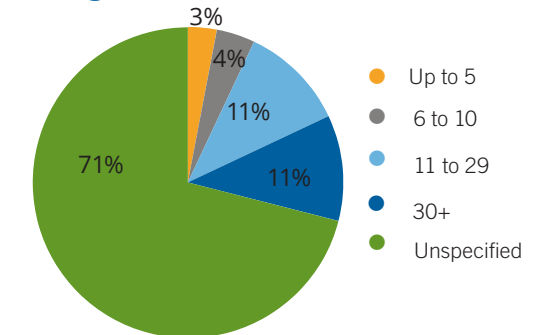

IREDELL ECONOMIC DEVELOPMENT REPORT

July 1, 2019 - December 31, 2019

PROJECT ACTIVITY

Announcements Fiscal Year 19-20

Ashley Furniture
Plasgad USA LLC
Pactiv
Kontane Logistics
Symmetrix Composite Tooling Inc.
Larkin Development, Speculative Building
Statesville Regional Airport Expansion
Iredell Health System, Medical Campus

Activity Breakdown Fiscal Year 19

Mooresville Business Park East Update

- 4 business park tenants
- 2600' road under construction
- 2 Letters of Intent

Statesville Regional Airport Expansion

- $10M Investment
- 3,000' new runway

MARKETING ACTIVITY

- Launch CRM and project management database with over 5,000 contacts
- 84 properties marketed on Iredelledc.com
- Cohesive branding material

PROJECT SUBMISSION

Building Size SF

Acreage

Source