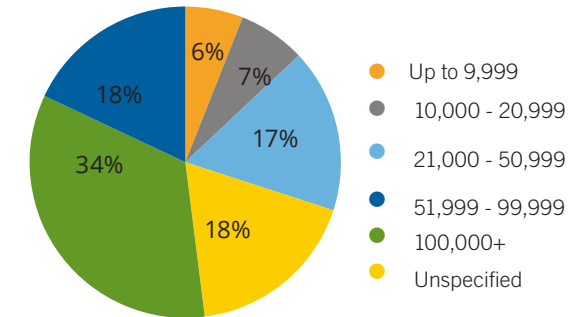

PROJECT SUBMISSION

Building Size SF